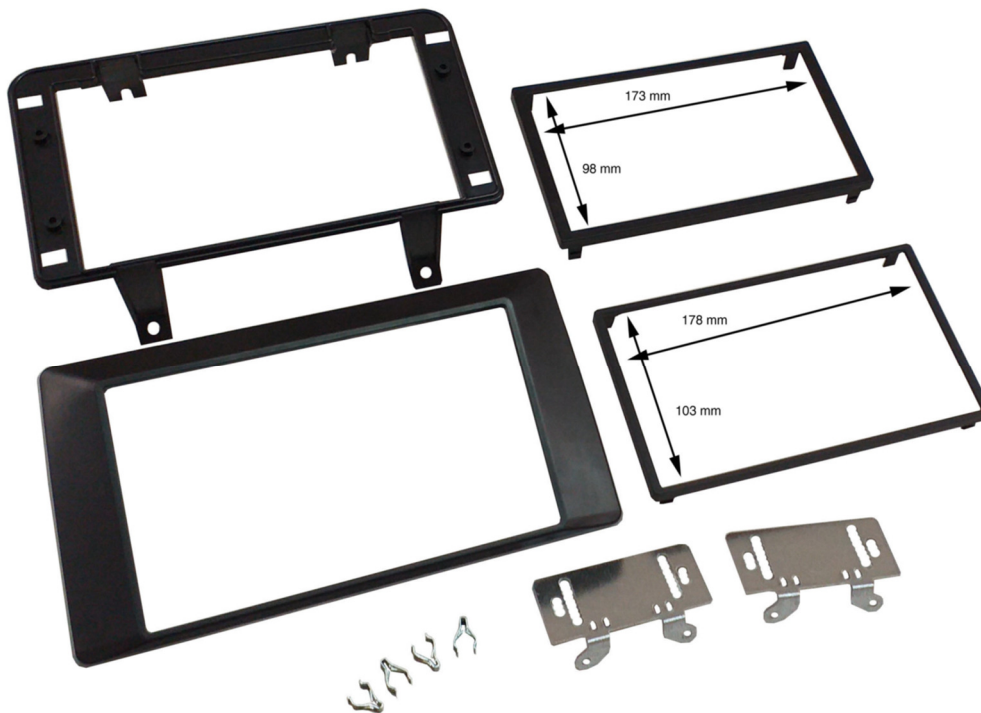

### 55.257/TT-C

2DIN Radio Frame without pocket + N.2 inner trims  
(internal dimensions: 103x178 mm + 98x173 mm)

### 60.148

2DIN Fitting Kit + N.2 inner trims  
(internal dimensions: 103x178 mm + 98x173 mm)

---

**55.250/NL-B**

---

**2 ISO INNER PLASTIC TRIM**

**Colour: Piano Black**

**178X102 mm X 8 mm (high)**