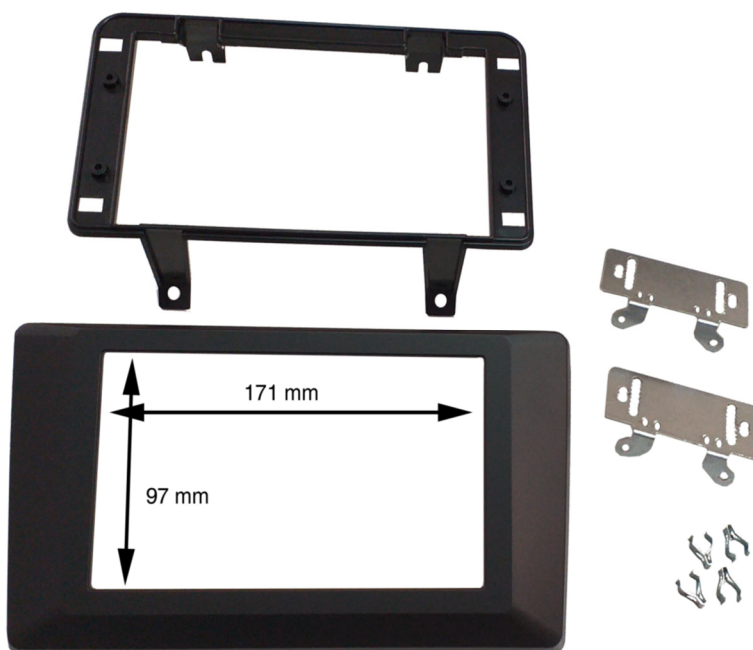

60.148/2

2DIN Fitting Kit