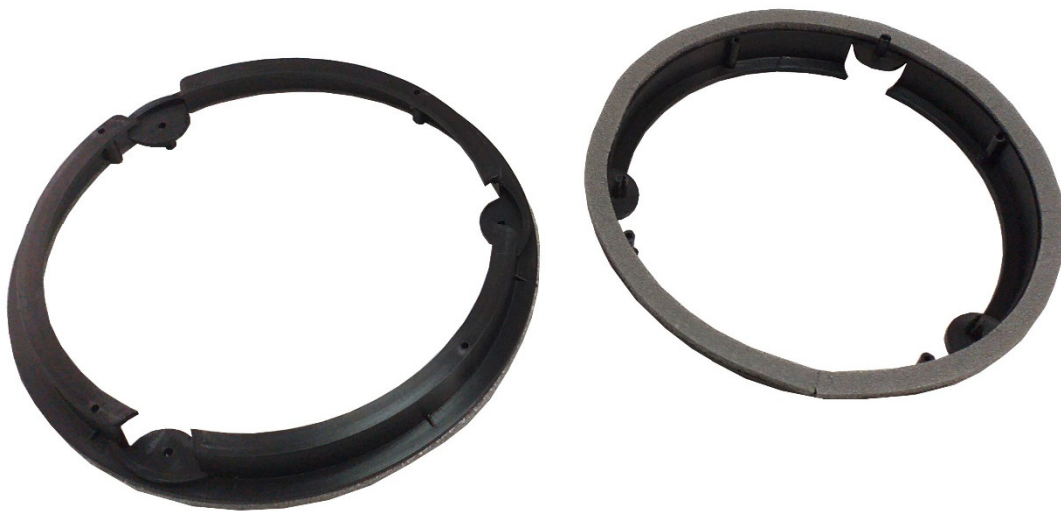

CP.56.235

Speaker panels 165 mm

Suzuki IGNIS 2018> (Front)
Suzuki SWIFT 2013 (Front)
Suzuki VITARA 2015 (Front)
Suzuki Celerio 2015 (Front)
Suzuki Baleno 2016 (Front and Rear)
Suzuki SX4 / S-CROSS 2013 (Front and Rear)