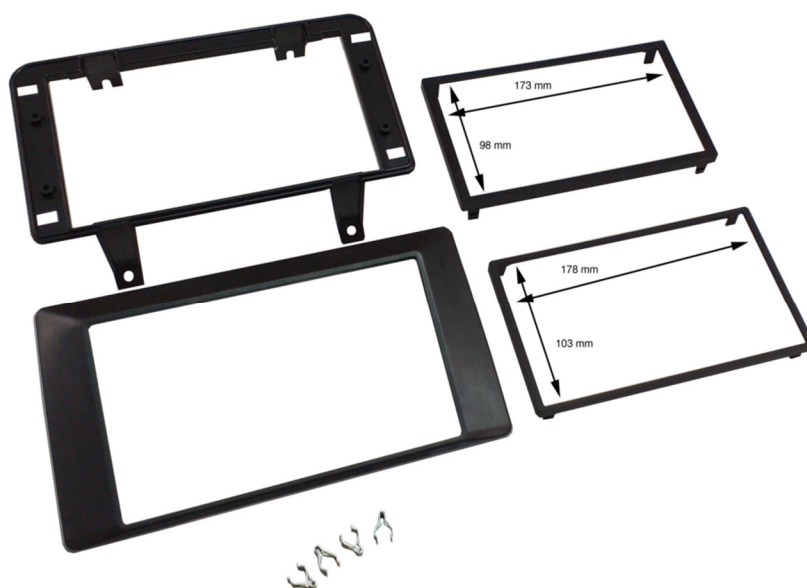

### 55.257/B

2DIN Radio Frame with pocket

### 55.257/TT-C

2DIN Radio Frame without pocket + N.2 inner trims  
(internal dimensions: 103x178 mm + 98x173 mm)

### 60.148

2DIN Fitting Kit + N.2 inner trims  
(internal dimensions: 103x178 mm + 98x173 mm)

---

**55.250/NL-B**

---

**2 ISO INNER PLASTIC TRIM**

**Colour: Piano Black**

**178X102 mm X 8 mm (high)**